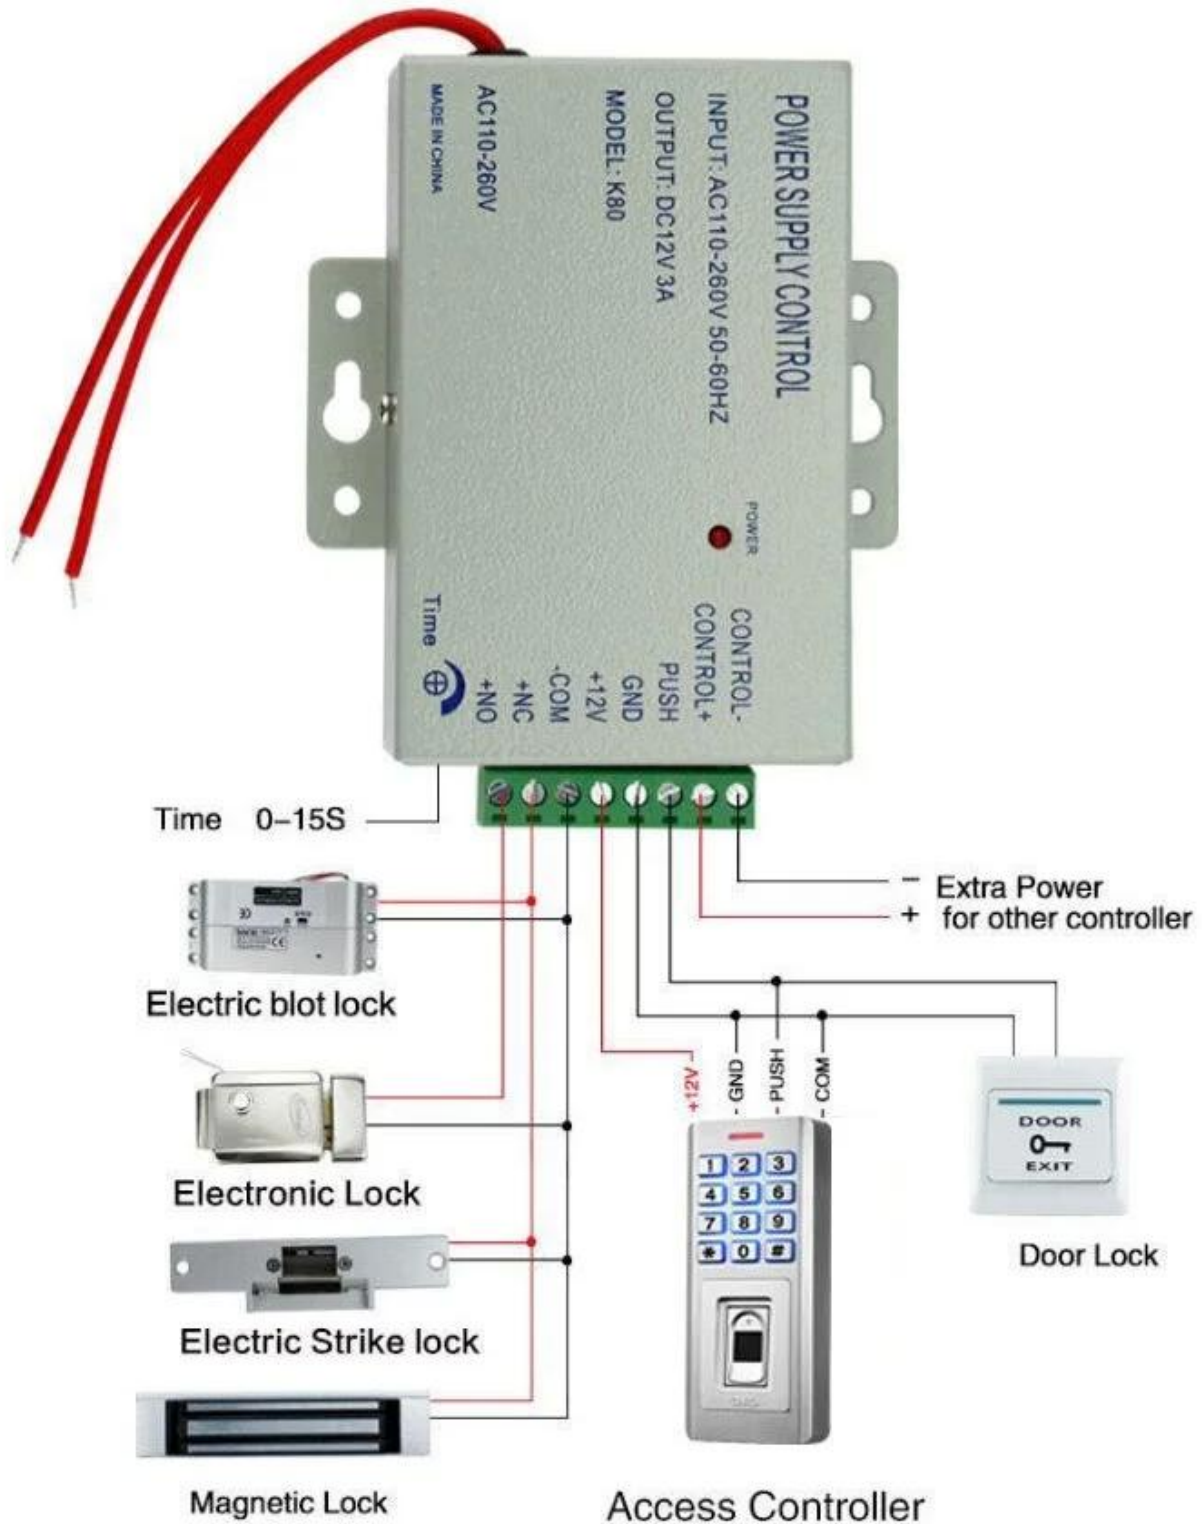

## Multiple Access Mode

Face or Card, Card+Face,  
Face Only, Card Only

Supports Offline Time  
Attendance, with 200,000  
Log Capacity

Data 0

Data 1

Wiegand 26 or 34 Bits  
Input & Output

Two infrared lamps and two HD cameras  
Accurate recognition in various environments

## Product size

[Detailed Image](#)

Supports Wiegand 26/34 output, can be used as a card reader door access control

Our Service