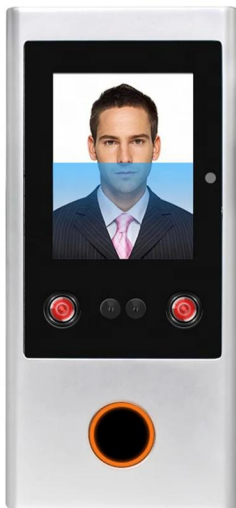

Our Service

1. Any inquiries will be replied within 24 hours
2. Professional manufacturer and supplier, Welcome to visit our website and our factory
3. OEM/ODM Available
4. High quality, fashion desing, reasonable & competitive price, fast lead time
5. After-sale Service :
  - A: All products will have been strictly quality checked in house before packing
  - B: All products will be well packed before shipping
  - C: All our products have 2-3 year warranty if the damage is not caused by human
6. Faster delivery : Around 1~ 5 days for sample order, 7~30 days for bulk order
7. Payment : You can pay for the order via : T/T, Western Union, Paypal, Ali trade assurance
8. Shipping: We have strong cooperation with DHL, FEDEX, TNT, UPS, EMS, Forwarder by SEA and By AIR, You also can choose your own shipping forwarder.

Quality Warranty

- Warranty Service will be honored if the damage is not caused by human, ACM Goldbridge provides 2 years warranty for relative products.
- On the contrary, ACM Goldbridge will charge extra if repair.
- More information, please browse our service center.

Packing & Delivery