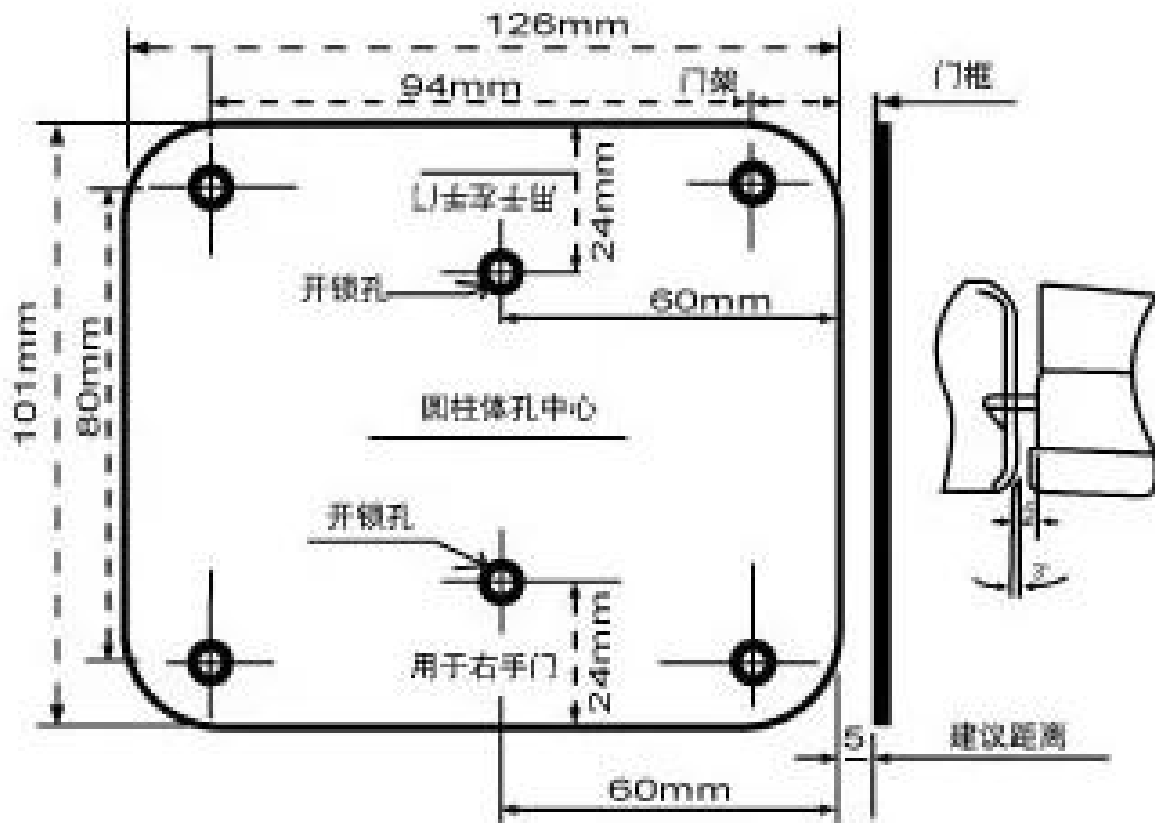

Our electric control lock has used most advanced production skills and best production technologies.

The lock can be opened by electric devices, turning the button or key. It is highly secured and anti-theft. It also can avoid the someone to open the lock with other tools.

This lock can be used for the gates of residential buildings, especially the public door of the residence, governmental buildings, schools, hotels, factory warehouse etc. It also compatible with electric control door.

The coil inside the lock is flame proof. It will not be on fire when operating a long time.if power on but the lock can not function, please check the installation or send it to the agent to repair.

The internal structure of this lock has been improved which will prevent from opening the lock by knocking on it. this will make you safer.