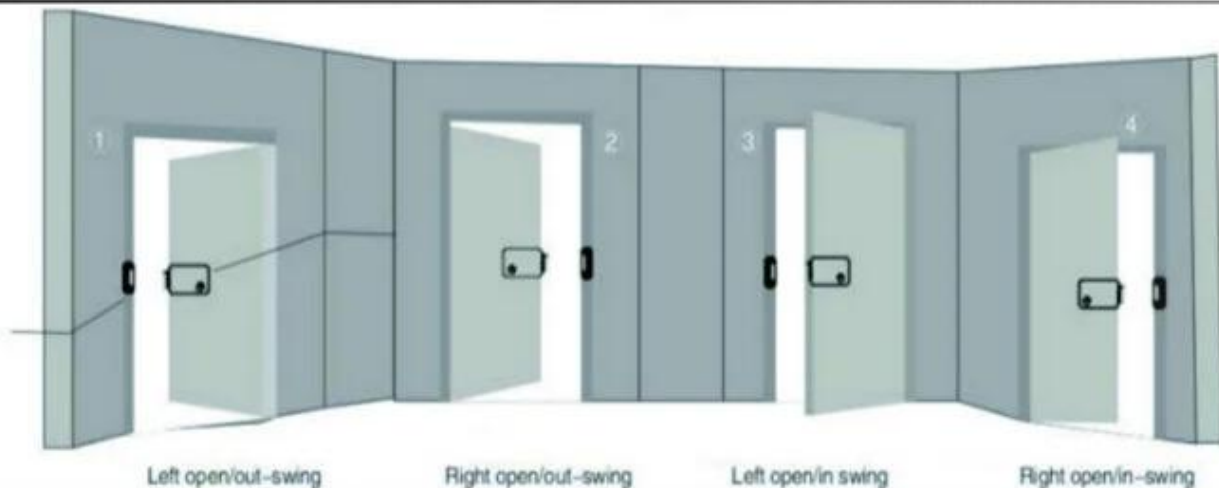

Electric control locks all kinds installation schematic diagram

Packing & Delivery

Shipping Way

We have strong cooperation with DHL, FEDEX, TNT, UPS, EMS, Forwarder by SEA and By AIR
You also can choose your own shipping forwarder.

Packaging

Magnetic Lock packaging: 1unit per box, 10pcs per carton,
Carton size : 26*26*10cm , Gross Weight :46kg. 50 cartons per pallet

Related Products