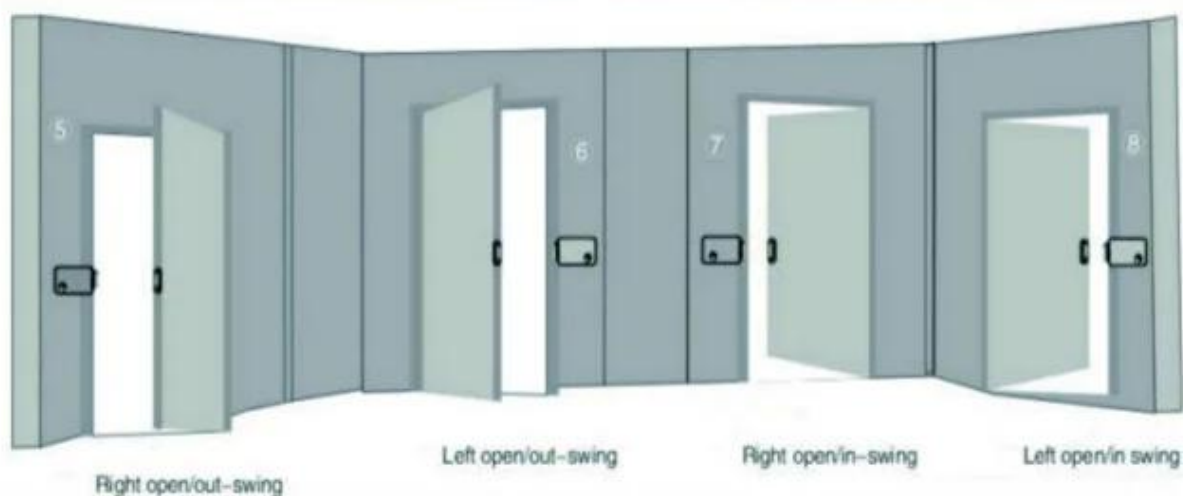

Electric control locks all kinds installation schematic diagram

Packing & Delivery

Shipping Way

We have strong cooperation with DHL, FEDEX, TNT, UPS, EMS, Forwarder by SEA and By AIR
You also can choose your own shipping forwarder.

Packaging

Magnetic Lock packaging: 1unit per box, 10pcs per carton,
Carton size : 26*26*10cm , Gross Weight :46kg. 50 cartons per pallet

Related Products