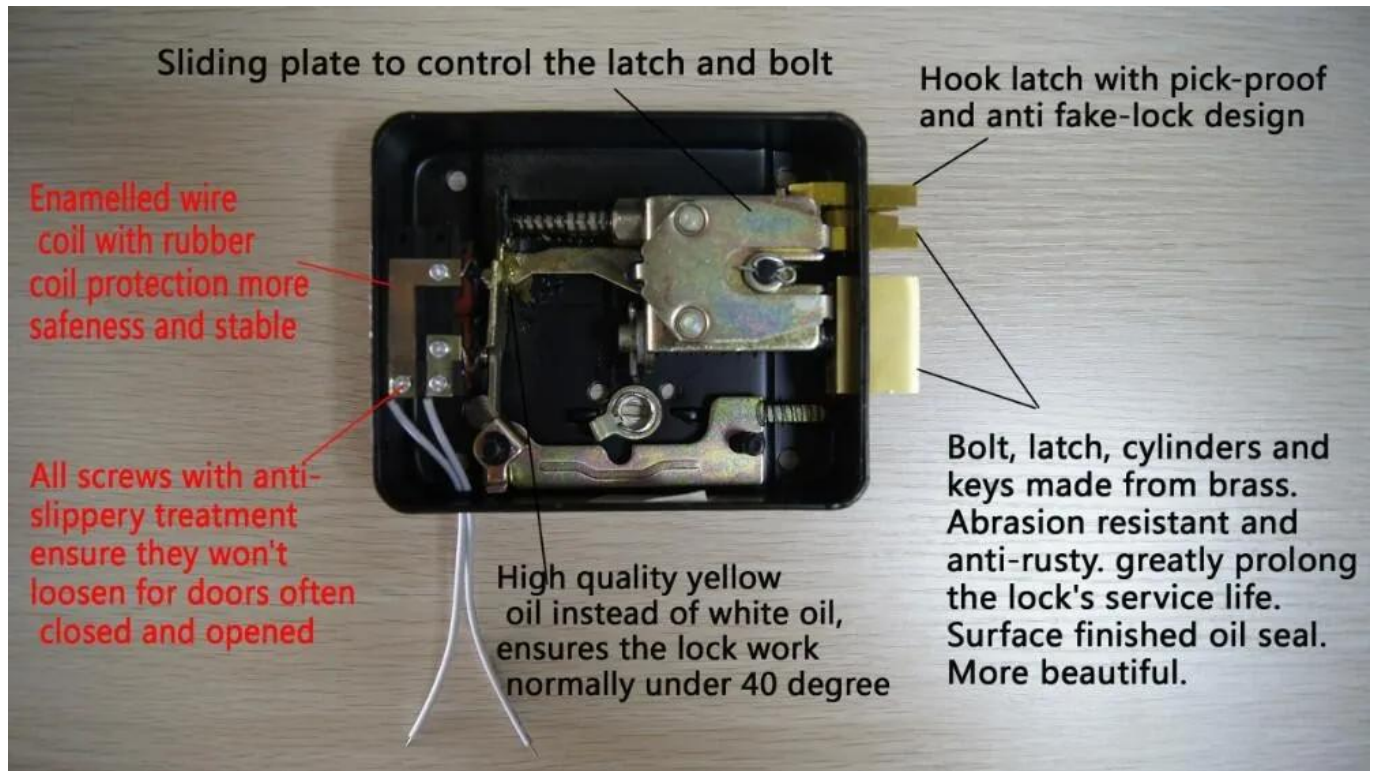

Quality Warranty

- Warranty Service will be honored if the damage is not caused by human, ACM Goldbridge provides 2 years warranty for relative products.
- On the contrary, ACM Goldbridge will charge extra if repair.
- More information, please browse our service center.

Instalation Diagram