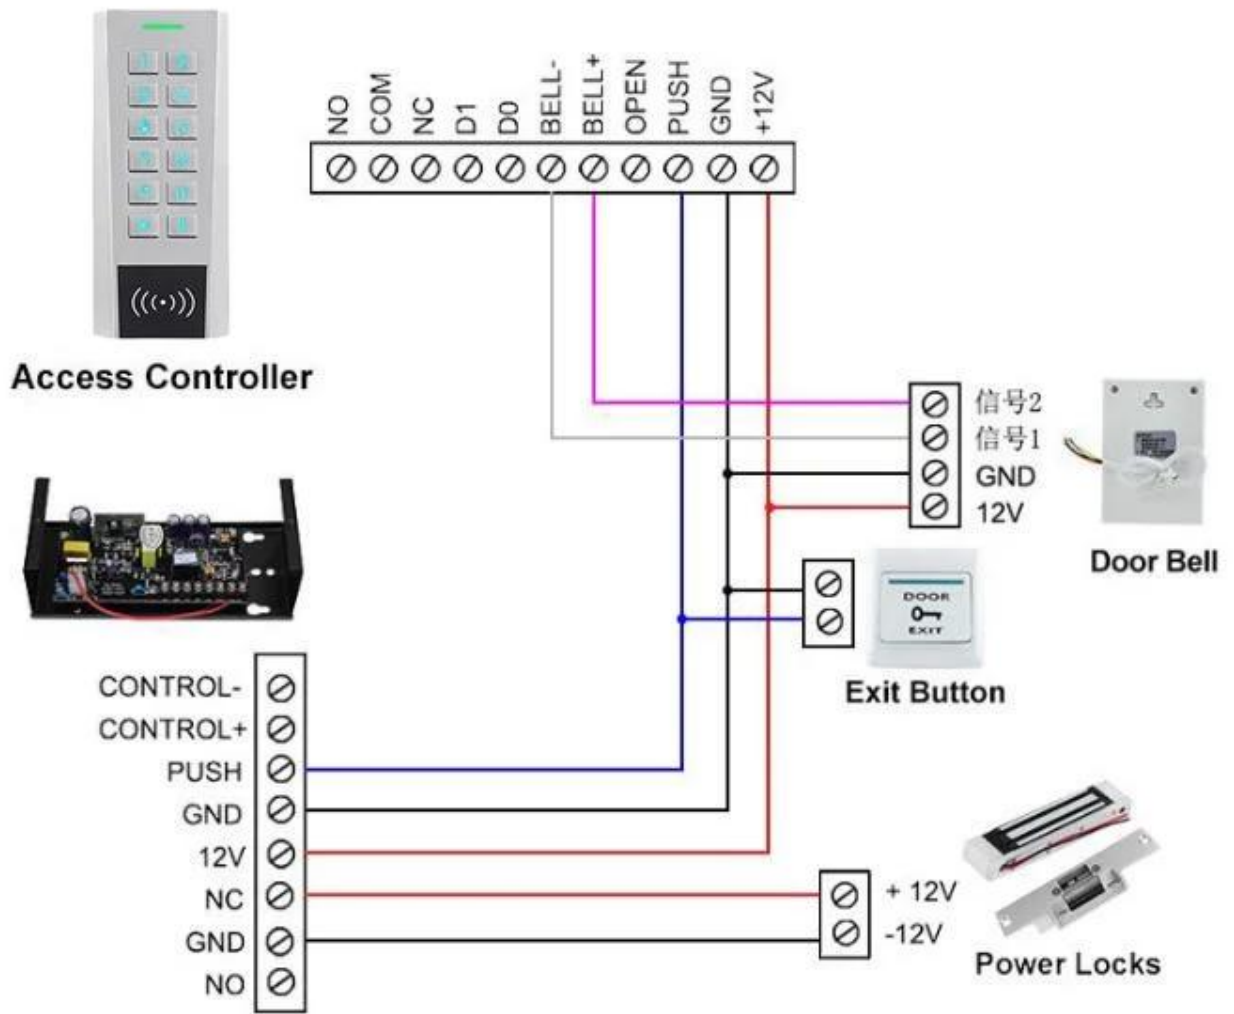

## Details Images

Various ways to open door  
make easy and safe entrance

Pressing a button, door opens!

Convertible working  
modes, more possibilities.

All key is metal, with hidden key frame

Wide Voltage Range:

# Connection Diagram

Common Power Supply:

Access Control Power Supply: