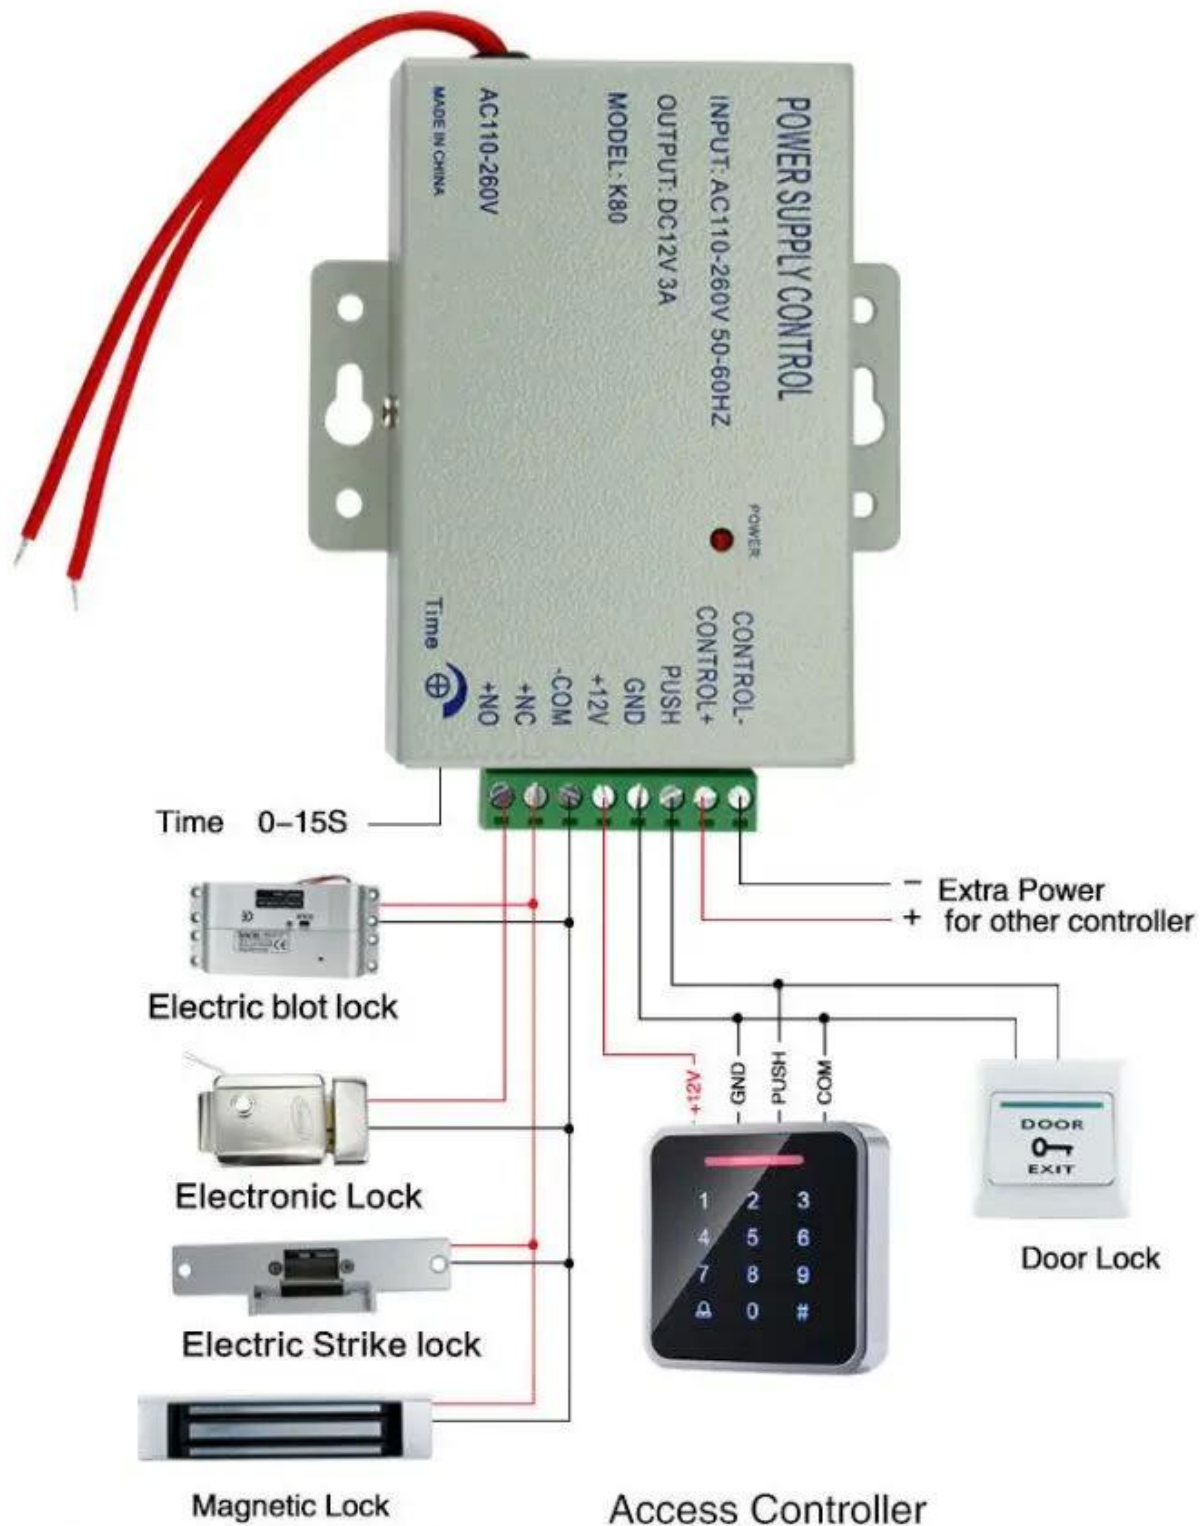

## Parameter List

Item	Parameters
Power Supply	DC 12V(±5%)
Consumed Current	≤50mA(standby) ≤60mA(Work)
Support Cards	MF S50, S70, F08 tags comply with ISO14443A protocol etc
Reading Distance	Card:30-100mm , Keychain:30-40mm
Reader Time	<200ms
Format	Wiegand 26 & Wiegand 34 (Setting by yourself)
Distance of transmission	100M
Service Temperature	-10°C~+60°C
Size	86mm*86mm*23mm
N.W.	About 150G
Status Indication	1PC LED (Blue means standby, Green means reader success)

## Line definition

Color	Parameter
Red	VCC(12V)
Green	Wiegand D0
Black	GND
White	Wiegand D1
Purple	Wiegand 26/Wiegand 34 (The output format is WG34 when purple line connect with black line)
Grey	Green light and buzzer long ring

## Application

R352M RFID card reader,widely used to data input,information search,book-lending,meeting signature,access control etc.

Be applied to

Bus

Hotel

Library

# Wiring diagram

Attention when electronically controlled lock must be transferred to 0 seconds delay, to prevent burning of electric lock.