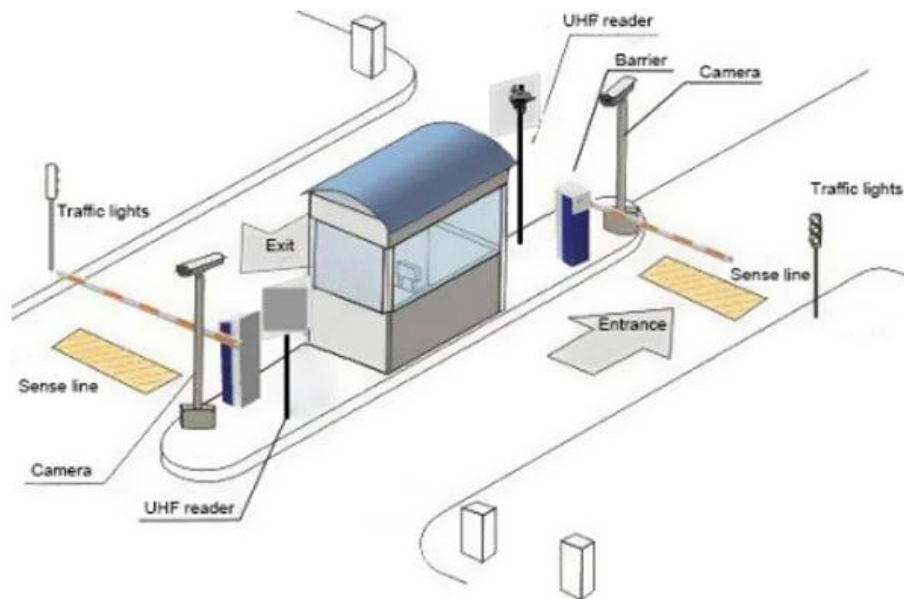

# Описание продукции

For parking system,can use our UHF integrated reader and UHF windshield tags,the specific usage method as below:

- 1.Use UHF USB writer to program vehicle information to the UHF windshield tags,also make authorization those tags to parking system,and stick the tags on vehicles that need enter parking lot
- 2.Install our UHF integrated reader at the parking lot entrance and exit, use WG26 to connect the reader with barrier controller.
- 3.When the car driver close the parking lot, reader will identify vehicle tags,the control system will match tag data at first;if match success, the barrier will open,after enter and pass the sense line, the barrier will close auto.

**Trash Can management system**

This application features a central image of a yellow autonomous refuse truck. Surrounding it are icons for RFID components: a white rectangular tag, a white tag with a black strip, a black tag with a white strip, and a roll of white tape.