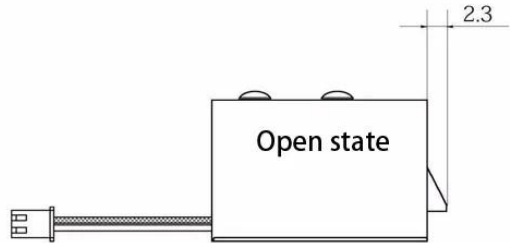

Wire length: ~110mm
Interface type: XH-2.0

Re: ACM Brand Door Electromagnetic Magnetic EM Lock				
				
Magnetic lock (60kg/100lbs) , Size: 80×38×25 mm (ACM-Y60)	180KG/300LBS indicator magnetic lock, LED , Size: 170×40×21 mm (ACM-Y180/Y350/Y500)	280KGS/600LBS LED/Timer Magnetic Lock, 5bolts Size: 250×47×25 mm (ACM-Y280)	560kg/1200lbs LED Dual Door Magnetic Lock ,Size: 500×47×25 mm (ACM-Y280D)	280kgs/600lbs & 180kg/300lbs Concealed magnetic lock (ACM-Y280N:224×40×25 mm /Y180N:184×30.5×22.5 mm)
RE: Eletric Strike , Eletric Deadbolt Lock , RIM Lock , Cabinet Lock				
				
Long type Electronic Strike LockSize: 250x25x31mm (ACM-Y132)	Electronic Strike Lock Size: 110x25x31mm (ACM-Y130)	Electronic Strike Lock Size: 149x28x31mm (ACM-Y131)	Model Item: ACM-Y138A / ACM-138B Lock Size: 149x39x34mm	Model Item: ACM-Y137S Feedback Singal Lock Size: 150x38x34mm
				
ACM-Y100-2pin Fal Safe Sturdiness Electronic lock Lock Size : 205x34x40 mm	Item: ACM-Y200 -2pin Timer-delay Lock , Power to unlock , 205×34×40 mm	Item: ACM-Y100S -2Pin Time -delay &NO/NC feedback signal Power to unlock. 205×34×40 mm	Item: ACM-Y200S -5Pin Time -delay &NO/NC/COM feedback signal, 205×34×40 mm	Item: ACM-Y300S -5Pin Time -delay &NO/NC/COM feedback signal, 235×35×42 mm
				
Model Item: ACM-YB032 Electric Display Cabinet Lock	Item: ACM-Y700A/ACM-Y700B Fall Safe Sturdiness Narrow Door lock NO/NC. 205x30x38mm	Model Item: ACM-Y138A/ ACM-138B Lock Size: 149x39x34mm	ACM-Y500U frameless glass doors and glass wall Lock Size : 148x43x39 mm	ACM-Y800 Electric Dropbolt with Key Lock Size: 268x30x38mm
				
Stainless steel electric control RIM lock,Size: 125x98x36mm (ACM-Y091)	CISA Electric RIM Lock, Size: 148×107×35 mm (ACM-Y035)	Yale Waterproof Eletric RIM Lock, Size:140×116×55 mm (ACM-Y045)	Hot Sale Electric RIM Lock, Size: 126×101×39 mm,Double cylinders with push button (ACM-Y042)	Yale Waterproof Eletric RIM Lock, Size:140x116x55 mm (ACM-Y047)