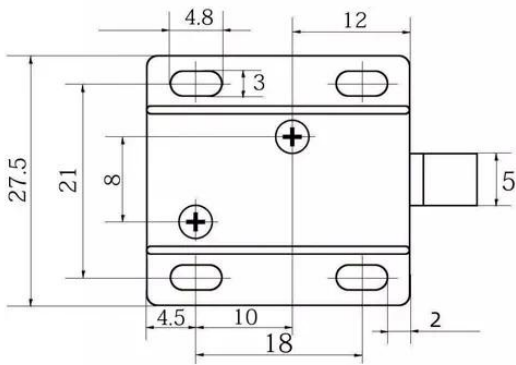

Wire length: ~110mm
Interface type: XH-2.0

Re: ACM Brand Door Electromagnetic Magnetic EM Lock				
				
Magnetic lock (60kg/100lbs) , Size: 80×38×25 mm (ACM-Y60)	180KG/300LBS indicator magnetic lock, LED , Size: 170×40×21 mm (ACM-Y180/Y350/Y500)	280KGS/600LBS LED/Timer Magnetic Lock, 5bolts Size: 250×47×25 mm (ACM-Y280)	560kg/1200lbs LED Dual Door Magnetic Lock ,Size: 500×47×25 mm (ACM-Y280D)	280kgs/600lbs & 180kg/300lbs Concealed magnetic lock (ACM-Y280N:224×40×25 mm /Y180N:184×30.5×22.5 mm)
RE: Eletric Strike , Eletric Deadbolt Lock , RIM Lock , Cabinet Lock				
				
Long type Electronic Strike LockSize: 250x25x31mm (ACM-Y132)	Electronic Strike Lock Size: 110x25x31mm (ACM-Y130)	Electronic Strike Lock Size: 149x28x31mm (ACM-Y131)	Model Item: ACM-Y138A / ACM-138B Lock Size: 149x39x34mm	Model Item: ACM-Y137S Feedback Singal Lock Size: 150x38x34mm
				
ACM-Y100-2pin Fal Safe Sturdiness Electronic lock Lock Size : 205x34x40 mm	Item: ACM-Y200 -2pin Timer-delay Lock , Power to unlock , 205×34×40 mm	Item: ACM-Y100S -2Pin Time -delay &NO/NC feedback signal Power to unlock. 205×34×40 mm	Item: ACM-Y200S -5Pin Time -delay &NO/NC/COM feedback signal, 205×34×40 mm	Item: ACM-Y300S -5Pin Time -delay &NO/NC/COM feedback signal, 235×35×42 mm
				
Model Item: ACM-YB032 Electric Display Cabinet Lock	Item: ACM-Y700A/ACM-Y700B Fall Safe Sturdiness Narrow Door lock NO/NC. 205x30x38mm	Model Item: ACM-Y138A/ ACM-138B Lock Size: 149x39x34mm	ACM-Y500U frameless glass doors and glass wall Lock Size : 148x43x39 mm	ACM-Y800 Electric Dropbolt with Key Lock Size: 268x30x38mm
				
Stainless steel electric control RIM lock,Size: 125x98x36mm (ACM-Y091)	CISA Electric RIM Lock, Size: 148×107×35 mm (ACM-Y035)	Yale Waterproof Eletric RIM Lock, Size:140×116×55 mm (ACM-Y045)	Hot Sale Electric RIM Lock, Size: 126×101×39 mm,Double cylinders with push button (ACM-Y042)	Yale Waterproof Eletric RIM Lock, Size:140x116x55 mm (ACM-Y047)