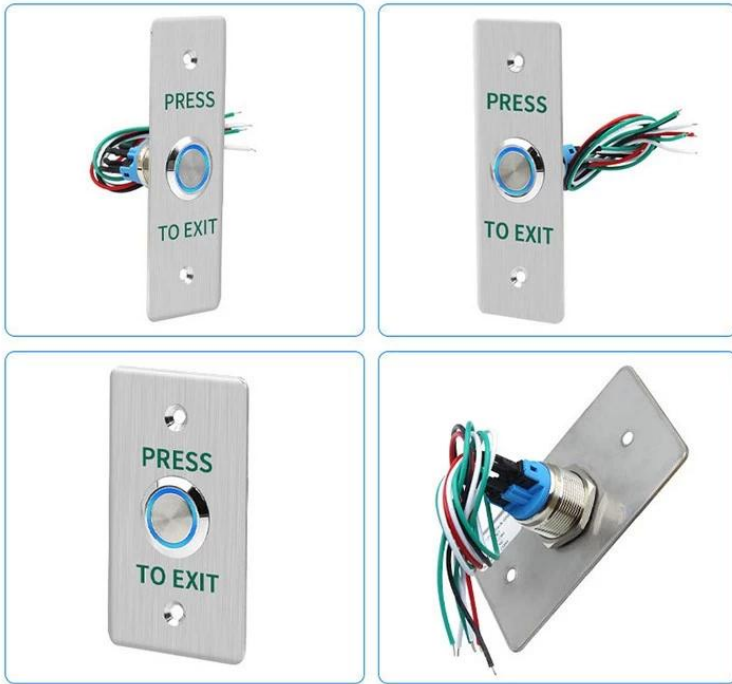

ürün gösterimi

PRODUCT FEATURES

Outdoor waterproof
and rain proof

Metal housing
anti-vandal

LED indicator button

Intuitive response
design with built-in
quality springs for
longer use

PRODUCT PARAMETERS

【Function】

Power Supply: DC12V or DC24V

Output Contact: NO/NC/COM

Waterproof: IP65

Panel Material: 1.8mm thick 304 stainless steel

LED Indicator: Blue

Screw*2PCS

Stainless steel switch*1PCS

WIRING INSTRUCTIONS

Connect only 2 wires without light switch :NO, COM can be used
 Four cables need to be connected with the light switch :NO, COM(two green cables), +12V, GND(red and black 12V power cables)

Satıcı tarafından tavsiye edildi