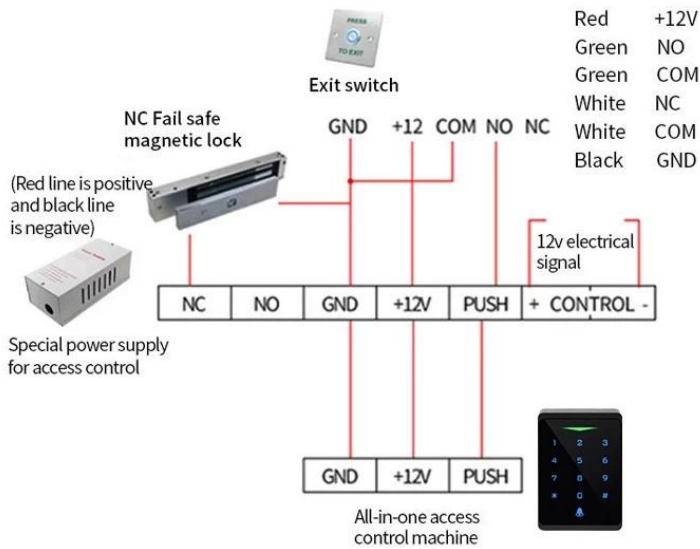

ürün gösterimi

PRODUCT FEATURES

Outdoor waterproof
and rain proof

Metal housing
anti-vandal

LED indicator button

Intuitive response
design with built-in
quality springs for
longer use

PRODUCT PARAMETERS

【Function】

Power Supply: DC12V or DC24V

Output Contact: NO/NC/COM

Waterproof: IP65

Panel Material: 1.8mm thick 304 stainless steel

LED Indicator: Blue

Screw*2PCS

Stainless steel switch*1PCS

WIRING INSTRUCTIONS

Connect only 2 wires without light switch :NO, COM can be used
 Four cables need to be connected with the light switch :NO, COM(two green cables), +12V, GND(red and black 12V power cables)

Satıcı tarafından tavsiye edildi