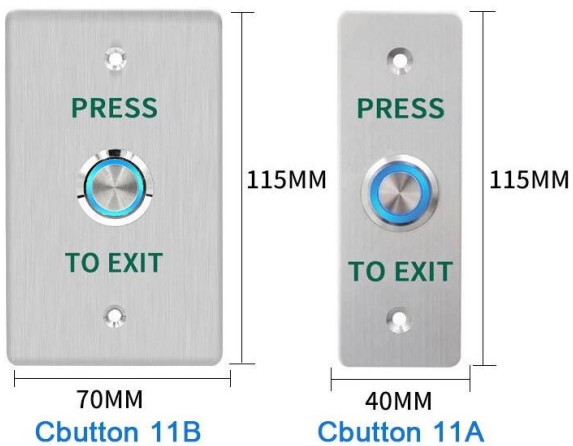

PRODUCT PARAMETERS

【Function】

Power Supply: DC12V or DC24V

Output Contact: NO/NC/COM

Waterproof: IP65

Panel Material: 1.8mm thick 304 stainless steel

LED Indicator: Blue