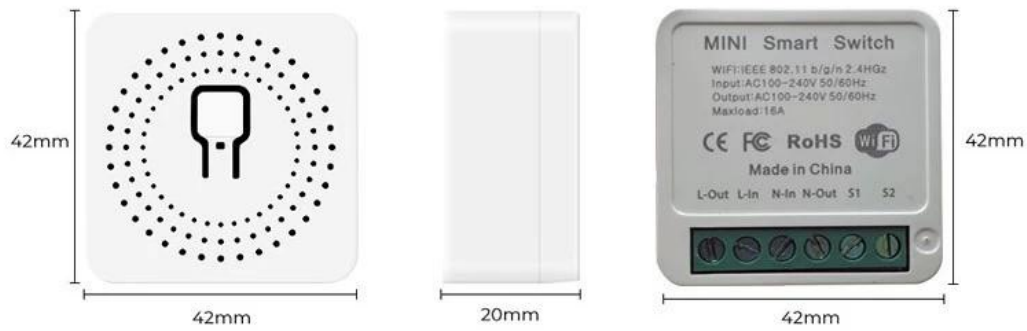

Product Parameter

Color:	White
Output:	AC 100-240V 50/60HZ
Input:	AC 100-240V 50/60Hz
WiFi:	IEEE 802.11b/g/n
Material:	PC V-0
Start method:	Touch/Mobile APP/Voice Speaker
Certified product:	CE FCC ROHS