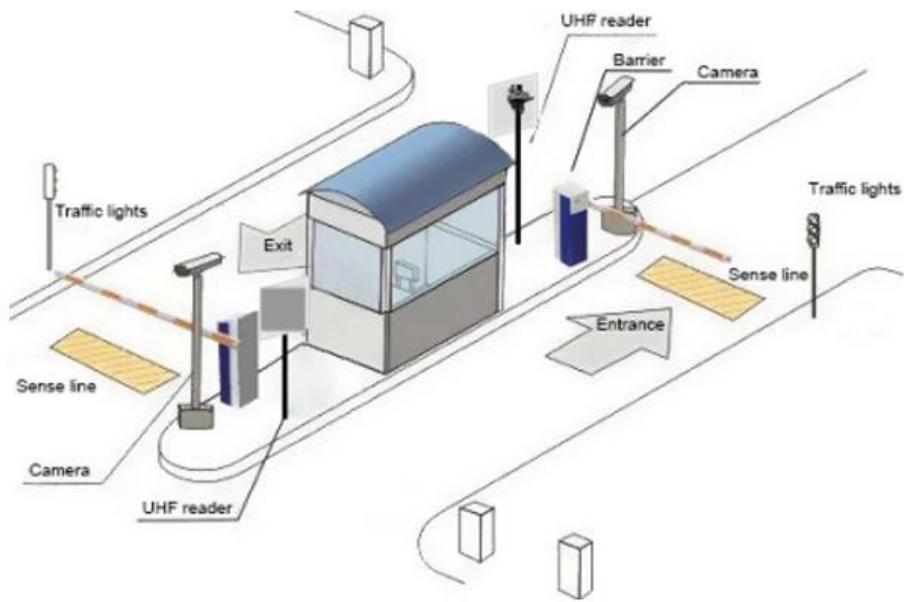

Ürünler Açıklama

For parking system,can use our UHF integrated reader and UHF windshield tags,the specific usage method as below:

- 1.Use UHF USB writer to program vehicle information to the UHF windshield tags,also make authorization those tags to parking system,and stick the tags on vehicles that need enter parking lot
- 2.Install our UHF integrated reader at the parking lot entrance and exit, use WG26 to connect the reader with barrier controller.
- 3.When the car driver close the parking lot, reader will identify vehicle tags,the control system will match tag data at first,if match success, the barrier will open,after enter and pass the sense line, the barrier will close auto.

Reading Range: 6-8 m

Size:257*257*40mm

Interface:RS232/RS485/WG26/TCP/IP/WIFI

Uygulama

SCENE APPLICATION

RFID Unmanned Supermarket Management

This application block features a central image of a supermarket aisle with produce. To the left, there are four small icons: a yellow RFID tag, a black square, a roll of white tape, and a light blue square.

RFID Vehicle Tracking Management

This application block features a central image of a car at a toll booth. To the right, there are four small icons: two white rectangular devices, a black square with a white logo, and a roll of white tape.

Trash Can management system

This application block features a central image of a yellow autonomous refuse truck. To the left, there are four small icons: a white rectangular device, a white square, a white rectangular device, and a green rectangular device.