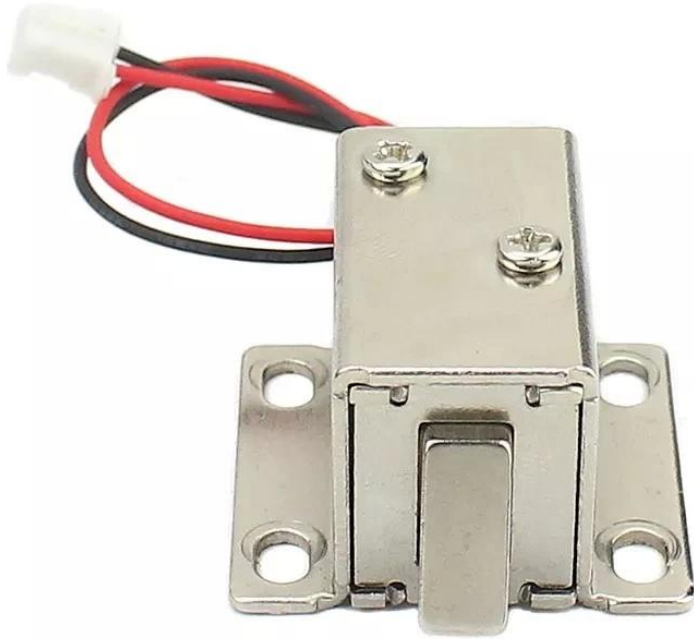

Re: ACM Brand Door Electromagnetic Magnetic EM Lock				
Magnetic lock (60kg/100lbs) , Size: 80×38×25 mm (ACM-Y60)	180KG/300LBS indicator magnetic lock, LED , Size: 170×40×21 mm (ACM-Y180/Y350/Y500)	280KGS/600LBS LED/Timer Magnetic Lock, 5bolts Size: 250×47×25 mm (ACM-Y280)	560kg/1200lbs LED Dual Door Magnetic Lock ,Size: 500×47×25 mm (ACM-Y280D)	280kgs/600lbs & 180kg/300lbs Concealed magnetic lock (ACM-Y280N:224×40×25 mm /Y180N:184×30.5×22.5 mm)
RE: Electric Strike , Electric Deadbolt Lock , RIM Lock , Cabinet Lock				
Long type Electronic Strike Lock Size: 250x25x31mm (ACM-Y132)	Electronic Strike Lock Size: 110x25x31mm (ACM-Y130)	Electronic Strike Lock Size: 149x28x31mm (ACM-Y131)	Model Item: ACM-Y138A / ACM-138B Lock Size: 149x39x34mm	Model Item: ACM-Y137S Feedback Singal Lock Size: 150x38x34mm
ACM-Y100-2pin Fall Safe Sturdiness Electronic lock Lock Size : 205x34x40 mm	Item: ACM-Y200 -2pin Timer-delay Lock , Power to unlock , 205×34×40 mm	Item: ACM-Y100S -2Pin Time-delay &NO/NC feedback signal Power to unlock. 205×34×40 mm	Item: ACM-Y200S -5Pin Time-delay &NO/NC/COM feedback signal, 205×34×40 mm	Item: ACM-Y300S -5Pin Time-delay &NO/NC/COM feedback signal, 235×35×42 mm
Model Item: ACM-YB032 Electric Display Cabinet Lock	Item: ACM-Y700A/ACM-Y700B Fall Safe Sturdiness Narrow Door lock NO/NC. 205x30x38mm	Model Item: ACM-Y138A/ ACM-138B Lock Size: 149x39x34mm	ACM-Y500U frameless glass doors and glass wall Lock Size : 148x43x39 mm	ACM-Y800 Electric Dropbolt with Key Lock Size: 268x30x38mm
Stainless steel electric control RIM lock,Size: 125x98x36mm (ACM-Y091)	CISA Electric RIM Lock, Size: 148×107×35 mm (ACM-Y035)	Yale Waterproof Electric RIM Lock, Size:140×116×55 mm (ACM-Y045)	Hot Sale Electric RIM Lock, Size: 126×101×39 mm,Double cylinders with push button (ACM-Y042)	Yale Waterproof Electric RIM Lock, Size:140x116x55 mm (ACM-Y047)