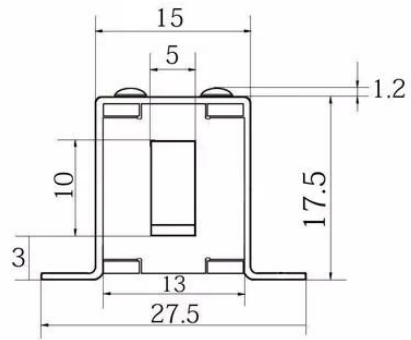

Re: ACM Brand Door Electromagnetic Magnetic EM Lock				
Magnetic lock (60kg/100lbs) , Size: 80×38×25 mm (ACM-Y60)	180KG/300LBS indicator magnetic lock, LED , Size: 170×40×21 mm (ACM-Y180/Y350/Y500)	280KGS/600LBS LED/Timer Magnetic Lock, 5bolts Size: 250×47×25 mm (ACM-Y280)	560kg/1200lbs LED Dual Door Magnetic Lock ,Size: 500×47×25 mm (ACM-Y280D)	280kgs/600lbs & 180kg/300lbs Concealed magnetic lock (ACM-Y280N:224×40×25 mm /Y180N:184×30.5×22.5 mm)
RE: Electric Strike , Electric Deadbolt Lock , RIM Lock , Cabinet Lock				
Long type Electronic Strike Lock Size: 250x25x31mm (ACM-Y132)	Electronic Strike Lock Size: 110x25x31mm (ACM-Y130)	Electronic Strike Lock Size: 149x28x31mm (ACM-Y131)	Model Item: ACM-Y138A / ACM-138B Lock Size: 149x39x34mm	Model Item: ACM-Y137S Feedback Singal Lock Size: 150x38x34mm
ACM-Y100-2pin Fall Safe Sturdiness Electronic lock Lock Size : 205x34x40 mm	Item: ACM-Y200 -2pin Timer-delay Lock , Power to unlock , 205×34×40 mm	Item: ACM-Y100S -2Pin Time-delay &NO/NC feedback signal Power to unlock. 205×34×40 mm	Item: ACM-Y200S -5Pin Time-delay &NO/NC/COM feedback signal, 205×34×40 mm	Item: ACM-Y300S -5Pin Time-delay &NO/NC/COM feedback signal, 235×35×42 mm
Model Item: ACM-YB032 Electric Display Cabinet Lock	Item: ACM-Y700A/ACM-Y700B Fall Safe Sturdiness Narrow Door lock NO/NC. 205x30x38mm	Model Item: ACM-Y138A/ ACM-138B Lock Size: 149x39x34mm	ACM-Y500U frameless glass doors and glass wall Lock Size : 148x43x39 mm	ACM-Y800 Electric Dropbolt with Key Lock Size: 268x30x38mm
Stainless steel electric control RIM lock,Size: 125x98x36mm (ACM-Y091)	CISA Electric RIM Lock, Size: 148×107×35 mm (ACM-Y035)	Yale Waterproof Electric RIM Lock, Size:140×116×55 mm (ACM-Y045)	Hot Sale Electric RIM Lock, Size: 126×101×39 mm,Double cylinders with push button (ACM-Y042)	Yale Waterproof Electric RIM Lock, Size:140x116x55 mm (ACM-Y047)