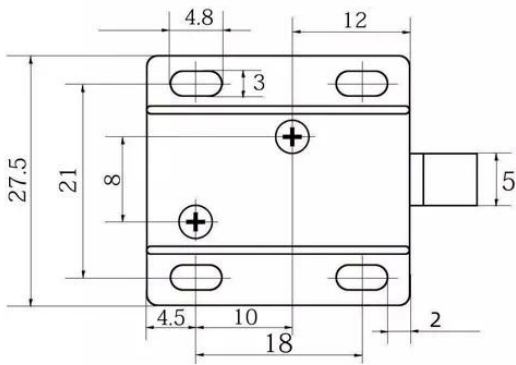

Re: ACM Brand Door Electromagnetic Magnetic EM Lock				
Magnetic lock (60kg/100lbs) , Size: 80×38×25 mm (ACM-Y60)	180KG/300LBS indicator magnetic lock, LED , Size: 170×40×21 mm (ACM-Y180/Y350/Y500)	280KGS/600LBS LED/Timer Magnetic Lock, 5bolts Size: 250×47×25 mm (ACM-Y280)	560kg/1200lbs LED Dual Door Magnetic Lock ,Size: 500×47×25 mm (ACM-Y280D)	280kgs/600lbs & 180kg/300lbs Concealed magnetic lock (ACM-Y280N:224×40×25 mm /Y180N:184×30.5×22.5 mm)
RE: Electric Strike , Electric Deadbolt Lock , RIM Lock , Cabinet Lock				
Long type Electronic Strike Lock Size: 250x25x31mm (ACM-Y132)	Electronic Strike Lock Size: 110x25x31mm (ACM-Y130)	Electronic Strike Lock Size: 149x28x31mm (ACM-Y131)	Model Item: ACM-Y138A / ACM-138B Lock Size: 149x39x34mm	Model Item: ACM-Y137S Feedback Singal Lock Size: 150x38x34mm
ACM-Y100-2pin Fall Safe Sturdiness Electronic lock Lock Size : 205x34x40 mm	Item: ACM-Y200 -2pin Timer-delay Lock , Power to unlock , 205×34×40 mm	Item: ACM-Y100S -2Pin Time-delay &NO/NC feedback signal Power to unlock. 205×34×40 mm	Item: ACM-Y200S -5Pin Time-delay &NO/NC/COM feedback signal, 205×34×40 mm	Item: ACM-Y300S -5Pin Time-delay &NO/NC/COM feedback signal, 235×35×42 mm
Model Item: ACM-YB032 Electric Display Cabinet Lock	Item: ACM-Y700A/ACM-Y700B Fall Safe Sturdiness Narrow Door lock NO/NC. 205x30x38mm	Model Item: ACM-Y138A/ ACM-138B Lock Size: 149x39x34mm	ACM-Y500U frameless glass doors and glass wall Lock Size : 148x43x39 mm	ACM-Y800 Electric Dropbolt with Key Lock Size: 268x30x38mm
Stainless steel electric control RIM lock,Size: 125x98x36mm (ACM-Y091)	CISA Electric RIM Lock, Size: 148×107×35 mm (ACM-Y035)	Yale Waterproof Electric RIM Lock, Size:140×116×55 mm (ACM-Y045)	Hot Sale Electric RIM Lock, Size: 126×101×39 mm,Double cylinders with push button (ACM-Y042)	Yale Waterproof Electric RIM Lock, Size:140x116x55 mm (ACM-Y047)