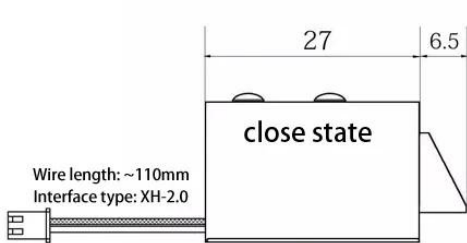

Re: ACM Brand Door Electromagnetic Magnetic EM Lock				
Magnetic lock (60kg/100lbs) , Size: 80×38×25 mm (ACM-Y60)	180KG/300LBS indicator magnetic lock, LED , Size: 170×40×21 mm (ACM-Y180/Y350/Y500)	280KGS/600LBS LED/Timer Magnetic Lock, 5bolts Size: 250×47×25 mm (ACM-Y280)	560kg/1200lbs LED Dual Door Magnetic Lock ,Size: 500×47×25 mm (ACM-Y280D)	280kgs/600lbs & 180kg/300lbs Concealed magnetic lock (ACM-Y280N:224×40×25 mm /Y180N:184×30.5×22.5 mm)
RE: Electric Strike , Electric Deadbolt Lock , RIM Lock , Cabinet Lock				
Long type Electronic Strike Lock Size: 250x25x31mm (ACM-Y132)	Electronic Strike Lock Size: 110x25x31mm (ACM-Y130)	Electronic Strike Lock Size: 149x28x31mm (ACM-Y131)	Model Item: ACM-Y138A / ACM-138B Lock Size: 149x39x34mm	Model Item: ACM-Y137S Feedback Singal Lock Size: 150x38x34mm
ACM-Y100-2pin Fall Safe Sturdiness Electronic lock Lock Size : 205x34x40 mm	Item: ACM-Y200 -2pin Timer-delay Lock , Power to unlock , 205×34×40 mm	Item: ACM-Y100S -2Pin Time-delay &NO/NC feedback signal Power to unlock. 205×34×40 mm	Item: ACM-Y200S -5Pin Time-delay &NO/NC/COM feedback signal, 205×34×40 mm	Item: ACM-Y300S -5Pin Time-delay &NO/NC/COM feedback signal, 235×35×42 mm
Model Item: ACM-YB032 Electric Display Cabinet Lock	Item: ACM-Y700A/ACM-Y700B Fall Safe Sturdiness Narrow Door lock NO/NC. 205x30x38mm	Model Item: ACM-Y138A/ ACM-138B Lock Size: 149x39x34mm	ACM-Y500U frameless glass doors and glass wall Lock Size : 148x43x39 mm	ACM-Y800 Electric Dropbolt with Key Lock Size: 268x30x38mm
Stainless steel electric control RIM lock,Size: 125x98x36mm (ACM-Y091)	CISA Electric RIM Lock, Size: 148×107×35 mm (ACM-Y035)	Yale Waterproof Electric RIM Lock, Size:140×116×55 mm (ACM-Y045)	Hot Sale Electric RIM Lock, Size: 126×101×39 mm,Double cylinders with push button (ACM-Y042)	Yale Waterproof Electric RIM Lock, Size:140x116x55 mm (ACM-Y047)