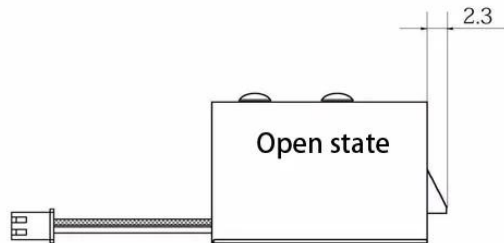

Re: ACM Brand Door Electromagnetic Magnetic EM Lock				
Magnetic lock (60kg/100lbs) , Size: 80×38×25 mm (ACM-Y60)	180KG/300LBS indicator magnetic lock, LED , Size: 170×40×21 mm (ACM-Y180/Y350/Y500)	280KGS/600LBS LED/Timer Magnetic Lock, 5bolts Size: 250×47×25 mm (ACM-Y280)	560kg/1200lbs LED Dual Door Magnetic Lock ,Size: 500×47×25 mm (ACM-Y280D)	280kgs/600lbs & 180kg/300lbs Concealed magnetic lock (ACM-Y280N:224×40×25 mm /Y180N:184×30.5×22.5 mm)
RE: Electric Strike , Electric Deadbolt Lock , RIM Lock , Cabinet Lock				
Long type Electronic Strike Lock Size: 250x25x31mm (ACM-Y132)	Electronic Strike Lock Size: 110x25x31mm (ACM-Y130)	Electronic Strike Lock Size: 149x28x31mm (ACM-Y131)	Model Item: ACM-Y138A / ACM-138B Lock Size: 149x39x34mm	Model Item: ACM-Y137S Feedback Singal Lock Size: 150x38x34mm
ACM-Y100-2pin Fall Safe Sturdiness Electronic lock Lock Size : 205x34x40 mm	Item: ACM-Y200 -2pin Timer-delay Lock , Power to unlock , 205×34×40 mm	Item: ACM-Y100S -2Pin Time-delay &NO/NC feedback signal Power to unlock. 205×34×40 mm	Item: ACM-Y200S -5Pin Time-delay &NO/NC/COM feedback signal, 205×34×40 mm	Item: ACM-Y300S -5Pin Time-delay &NO/NC/COM feedback signal, 235×35×42 mm
Model Item: ACM-YB032 Electric Display Cabinet Lock	Item: ACM-Y700A/ACM-Y700B Fall Safe Sturdiness Narrow Door lock NO/NC. 205x30x38mm	Model Item: ACM-Y138A/ ACM-138B Lock Size: 149x39x34mm	ACM-Y500U frameless glass doors and glass wall Lock Size : 148x43x39 mm	ACM-Y800 Electric Dropbolt with Key Lock Size: 268x30x38mm
Stainless steel electric control RIM lock,Size: 125x98x36mm (ACM-Y091)	CISA Electric RIM Lock, Size: 148×107×35 mm (ACM-Y035)	Yale Waterproof Electric RIM Lock, Size:140×116×55 mm (ACM-Y045)	Hot Sale Electric RIM Lock, Size: 126×101×39 mm,Double cylinders with push button (ACM-Y042)	Yale Waterproof Electric RIM Lock, Size:140x116x55 mm (ACM-Y047)