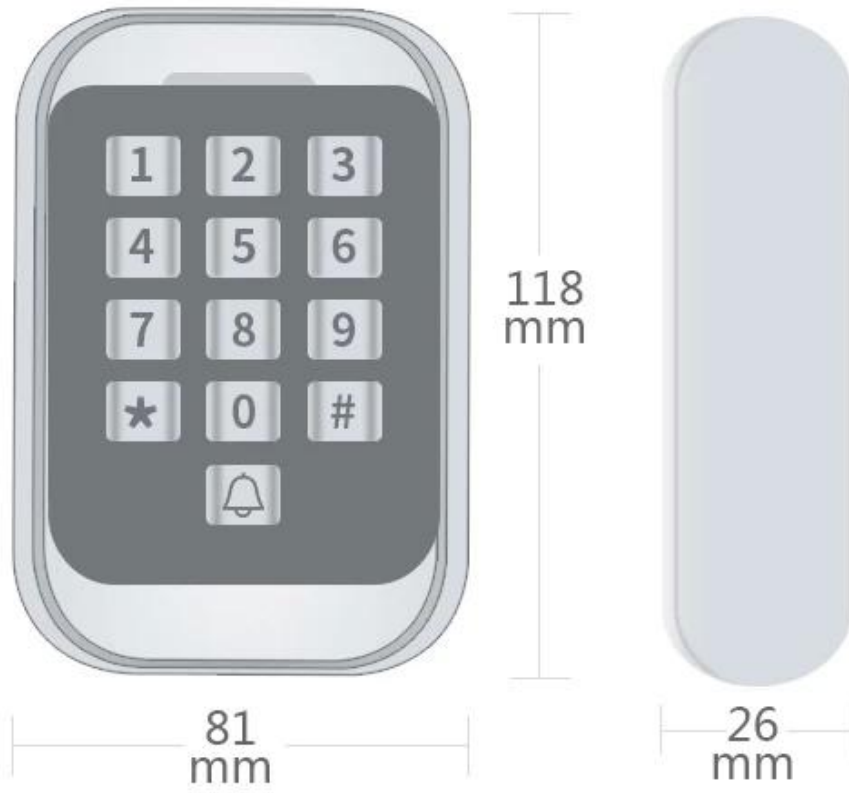

Product Dimensions